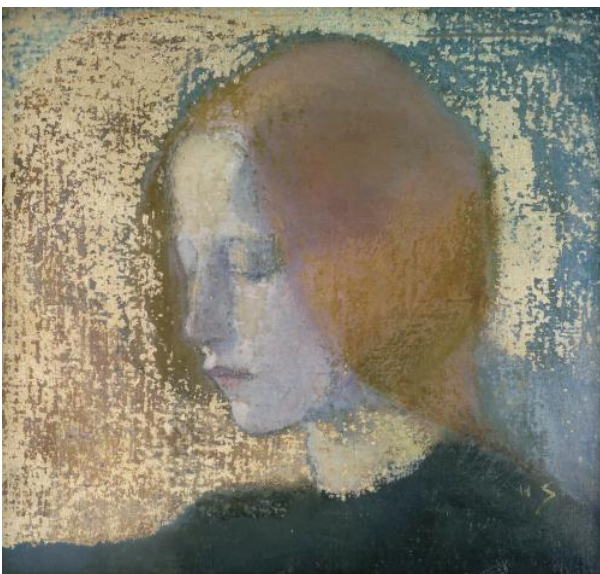

### The Helene Schjerfbeck anniversary begins from Villa Gyllenberg

***About Spirituality in Art - Helene Schjerfbeck anniversary exhibition at Villa Gyllenberg, Helsinki, Finland 29.2 – 20.5.2012***

The first anniversary exhibition at Villa Gyllenberg opens with spirituality in Helene Schjerfbeck's art as a central theme. The exhibition echoes Director Ane Gyllenberg's (1891–1977) special interest in spirituality and his role as a supporter of the art of Helene Schjerfbeck. The additional program of the exhibition includes lectures, workshops and concerts in co-operation with Kuhmo Chamber Music Festival.

More details on the exhibition and the additional program can be found later on from the website of Villa Gyllenberg: [www.villagyllenberg.fi](http://www.villagyllenberg.fi).

Fragment. Ca. 1904. Oil on canvas. 32 x 35 cm. Villa Gyllenberg / Signe and Ane Gyllenberg Foundation.